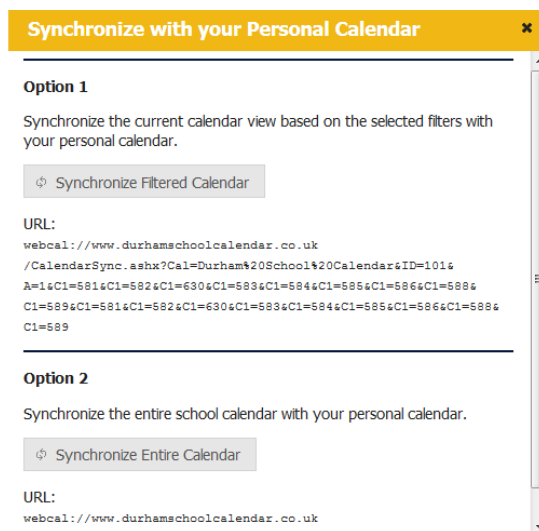

The following screen window will appear. There are two options here,

Option 1 is to link to a filtered version of the calendar (i.e. you have turned on or off the filter calendar categories), the details of this will then be synced and any future editions will automatically appear in your chosen program.

Option 2 is to “live link” to the entire school calendar (including sports fixtures)